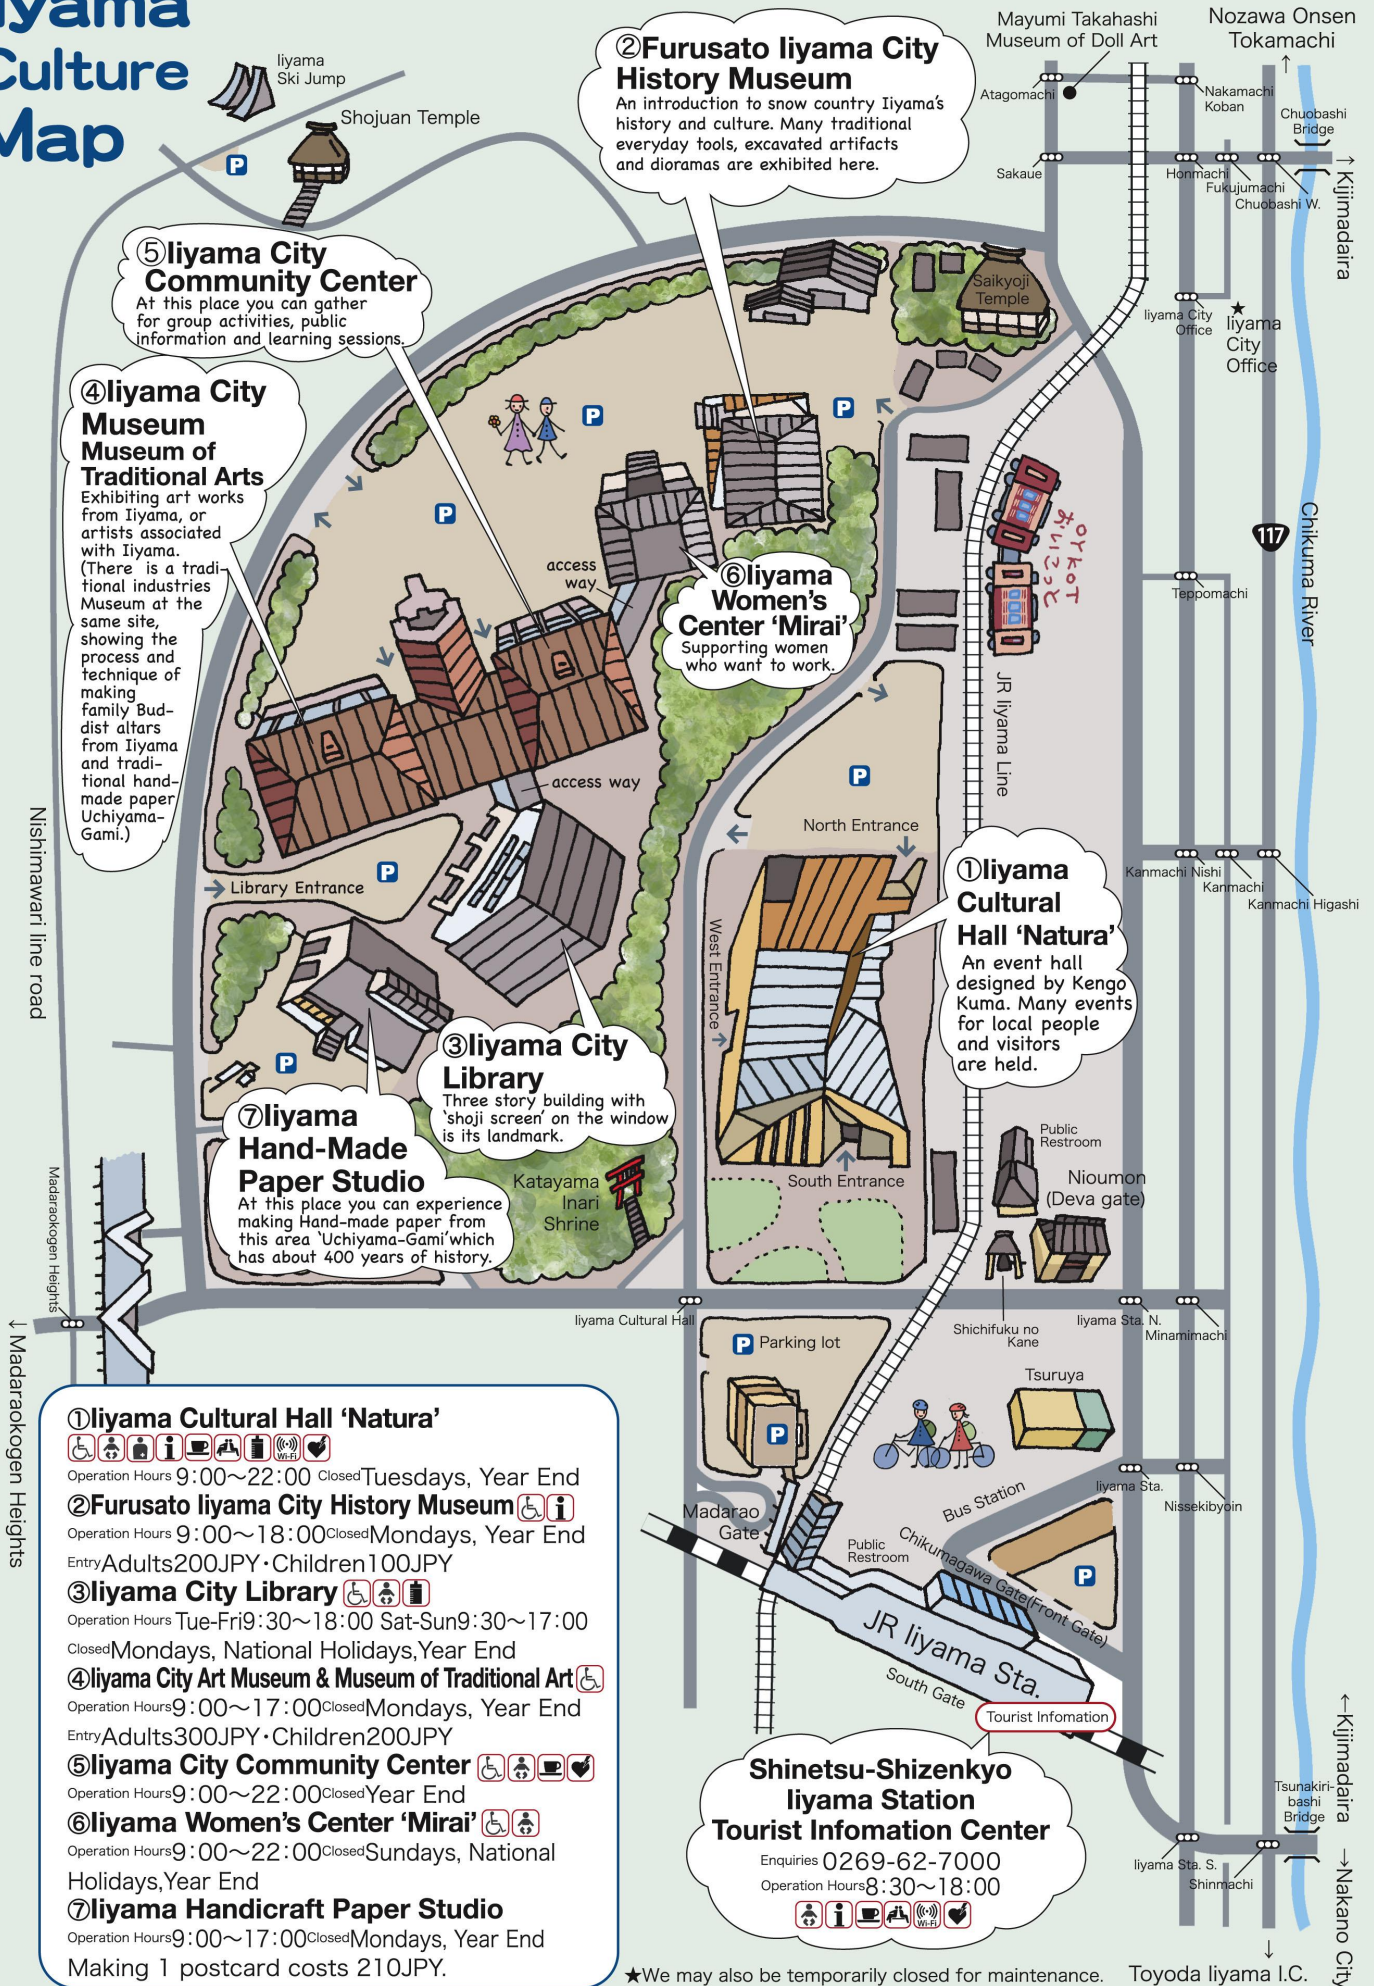

Iiyama Culture Map

① Iiyama Cultural Hall 'Natura'

Operation Hours 9:00~22:00 Closed Tuesdays, Year End

② Furusato Iiyama City History Museum

Operation Hours 9:00~18:00 Closed Mondays, Year End
Entry Adults 200JPY · Children 100JPY

③ Iiyama City Library

Operation Hours Tue-Fri 9:30~18:00 Sat-Sun 9:30~17:00
Closed Mondays, National Holidays, Year End

④ Iiyama City Art Museum & Museum of Traditional Art

Operation Hours 9:00~17:00 Closed Mondays, Year End
Entry Adults 300JPY · Children 200JPY

⑤ Iiyama City Community Center

Operation Hours 9:00~22:00 Closed Year End

⑥ Iiyama Women's Center 'Mirai'

Operation Hours 9:00~17:00 Closed Mondays, Year End

⑦ Iiyama Handicraft Paper Studio

Operation Hours 9:00~17:00 Closed Mondays, Year End
Making 1 postcard costs 210JPY.

Shinetsu-Shizenkyo Iiyama Station Tourist Information Center

Enquiries 0269-62-7000

Operation Hours 8:30~18:00

★We may also be temporarily closed for maintenance. Toyoda Iiyama I.C.